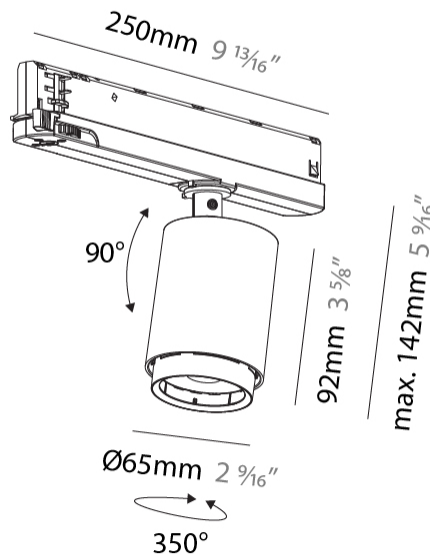

GENERAL

Series: Centriq
Subseries: Centriq In Flex
Partner: Prolicht
Division: Architectural
Installation: Track
Product Type: Track System Line Voltage
Light Distribution: Adjustable

PHYSICAL

Shape: Cylinder
Diameter (mm): 65
Diameter (in): 2 9/16
Length (mm): 250
Length (in): 9 13/16
Height (mm): 142
Height (in): 5 9/16
Weight (kg): 0.62

Fixture Finish: SSR / BKV / CWI / CRY / HAB / UFT / ITA / RUA / FTG / MYG / LOD / PUS / FRO / FUP / KIA / POP / BLS / SPG / MEY / GOH / CHC / COM / ABZ / JAG / OBR / MOS / ROR

Holder Finish: WHI / BLK

Accent Finish: SSR / BKV / CWI / CRY / HAB / LAG / UFT / ITA / RUA / RUR / MIC / FTG / MYG / TWT / LOD / PUS / FRO / FUP / KIA / POP / BLS / SPG / MEY / GOH / GUM / CHC / COM / ABZ / JAG

Fixture Material: Aluminum

ELECTRICAL

Lamp Type: LED (Zhaga Standard)
Input Wattage (W): 20
Total Output Wattage (W): 18.1
Dimming: Non-Dimmable / 0-10V Dimming
Driver Included: Yes
Driver Location: Integrated
Driver Type: Constant Current - 120Vac
Driver Class: Class 2
Input Voltage (V): 120

LED

Number of LEDs: 1
Color Temperature (°K): 2700 / 3000 / 3500 / 4000
Max. Delivered Lumen (lm): 1314 / 1298 / 1376 / 1377
Nominal Lumen (lm): 1672 / 1800 / 1905 / 1910
CRI: >90 CRI
Lamp Life (hrs): 50000

OPTICAL

Reflector°: Adjustable 14 - 44
Adjustability: Rotational 360°; Tilt 90° (±45°)

RATINGS AND CERTIFICATIONS

Certified By: Certified for North American Standards
IP rating: IP20